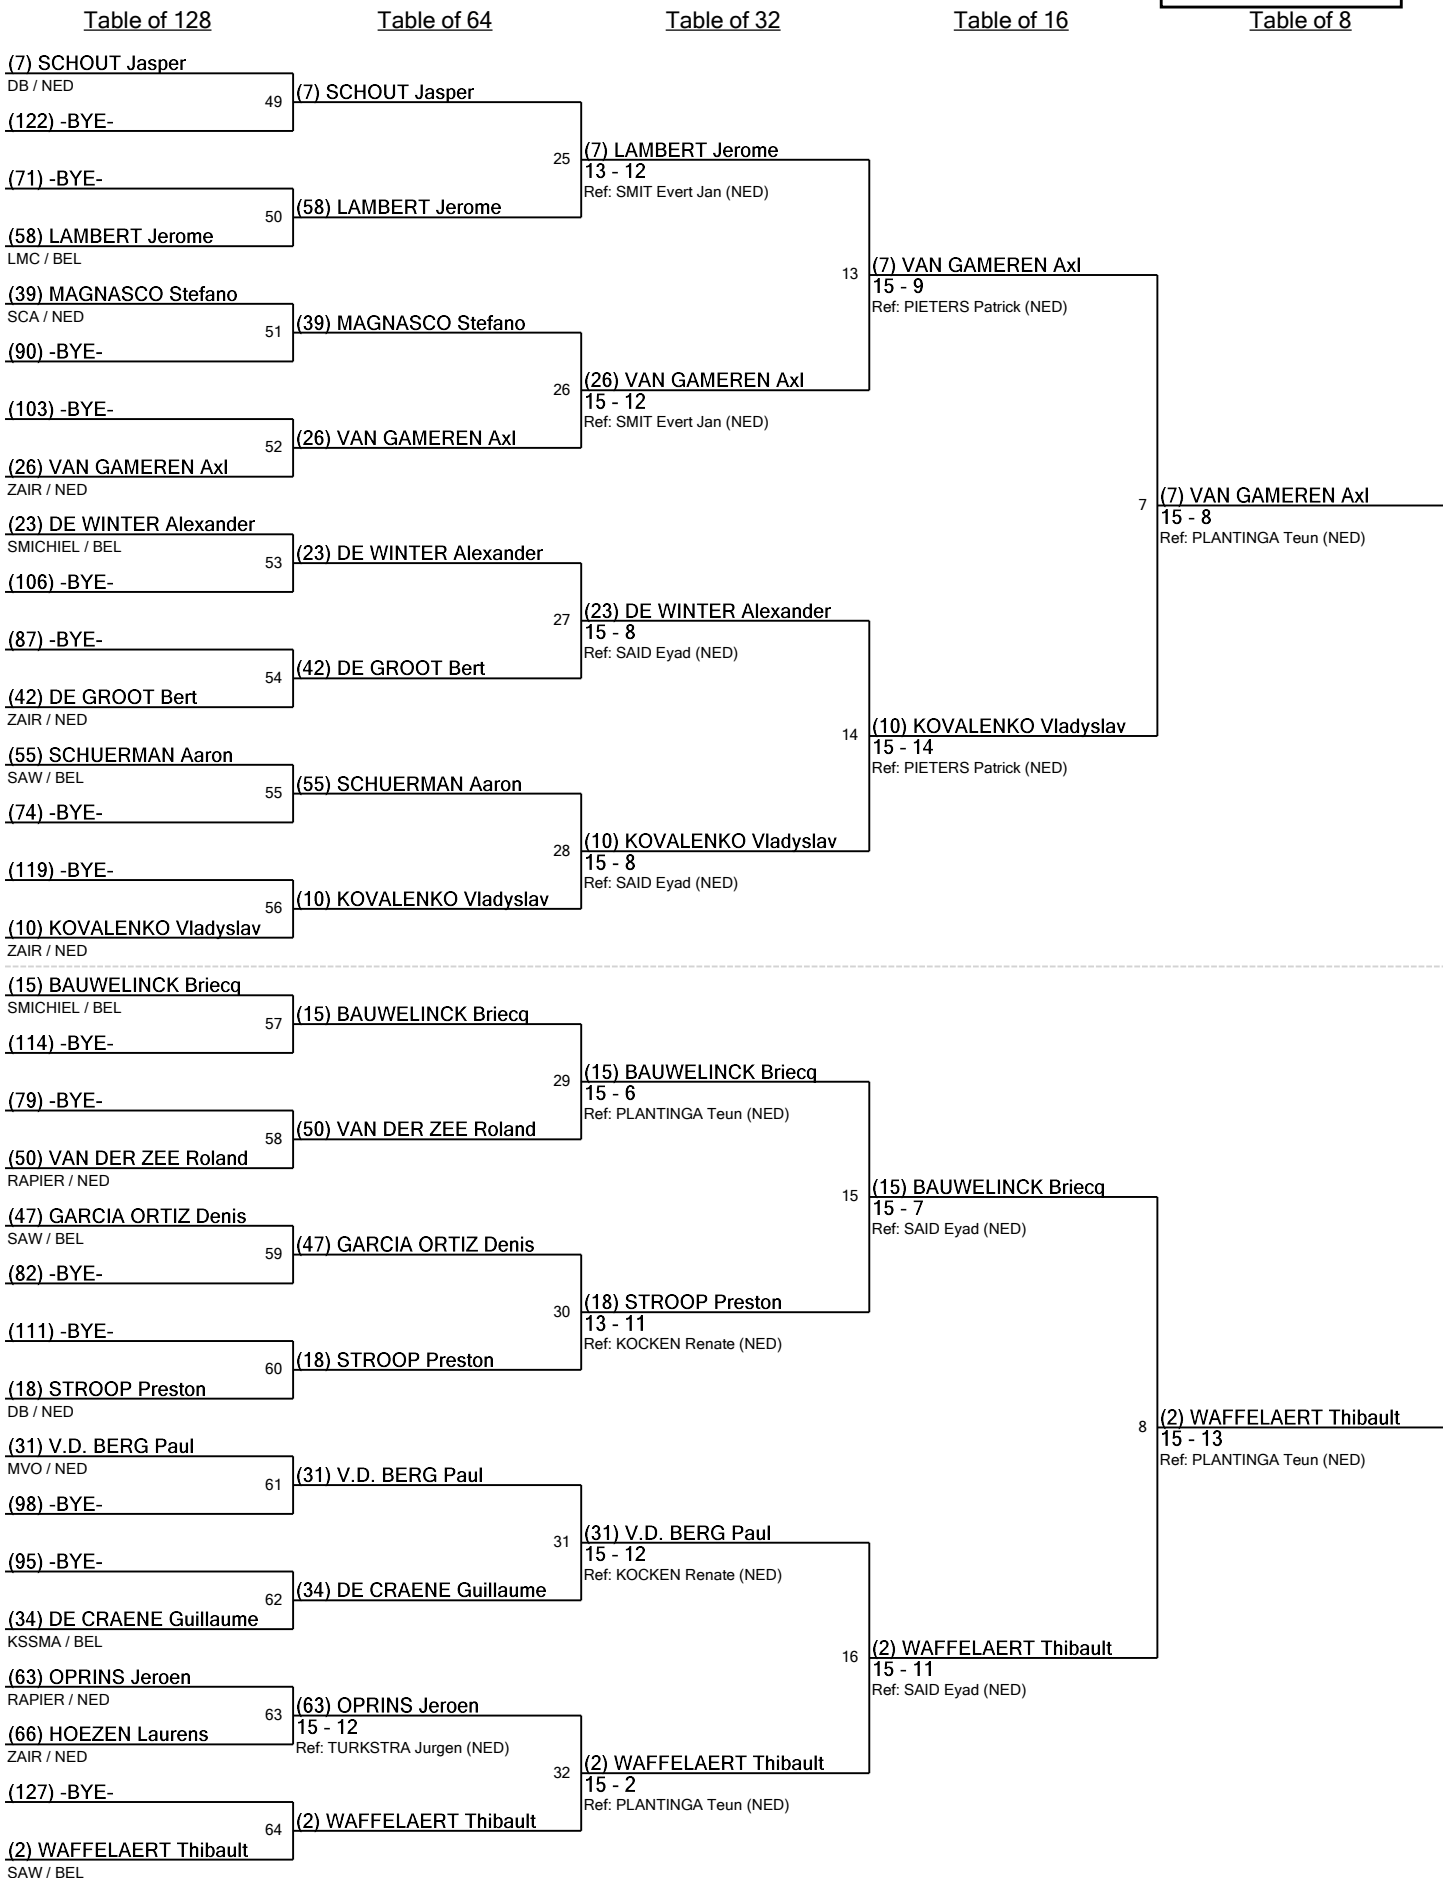

Table of 128	Table of 64	Table of 32	Table of 16	Table of 8
(3) VAN DE STEENE Adrian SMICHIEL / BEL (126) -BYE- 33	(3) VAN DE STEENE Adrian	(3) VAN DE STEENE Adrian 15 - 6 Ref: EIKELENBOOM Jeroen (NED)	(3) VAN DE STEENE Adrian 15 - 10 Ref: DULFER Hugo Jan (NED)	(3) VAN DE STEENE Adrian 15 - 14 Ref: TURKSTRA Jurgen (NED)
(67) VANDENBERGHE Janti LATEM / BEL (62) SHUQAIR Michel SCAR / NED	(62) SHUQAIR Michel 15 - 14 Ref: DULFER Hugo Jan (NED)	(30) HANSENNE Arian 15 - 11 Ref: PLANTINGA Teun (NED)	(3) VAN DE STEENE Adrian 15 - 10 Ref: DULFER Hugo Jan (NED)	(3) VAN DE STEENE Adrian 15 - 14 Ref: TURKSTRA Jurgen (NED)
(35) HANSENNE Arian KSSMA / BEL (94) -BYE- 35	(35) HANSENNE Arian	(30) HANSENNE Arian 15 - 11 Ref: PLANTINGA Teun (NED)	(3) VAN DE STEENE Adrian 15 - 10 Ref: DULFER Hugo Jan (NED)	(3) VAN DE STEENE Adrian 15 - 14 Ref: TURKSTRA Jurgen (NED)
(99) -BYE- 36	(30) JOOSSENS Jurgen	(30) HANSENNE Arian 15 - 11 Ref: PLANTINGA Teun (NED)	(3) VAN DE STEENE Adrian 15 - 10 Ref: DULFER Hugo Jan (NED)	(3) VAN DE STEENE Adrian 15 - 14 Ref: TURKSTRA Jurgen (NED)
(30) JOOSSENS Jurgen LAFAY / BEL	(30) JOOSSENS Jurgen	(30) HANSENNE Arian 15 - 11 Ref: PLANTINGA Teun (NED)	(3) VAN DE STEENE Adrian 15 - 10 Ref: DULFER Hugo Jan (NED)	(3) VAN DE STEENE Adrian 15 - 14 Ref: TURKSTRA Jurgen (NED)
(19) LEPPERS Jon ZAIR / NED (110) -BYE- 37	(19) LEPPERS Jon	(19) LEPPERS Jon 15 - 5 Ref: PLANTINGA Teun (NED)	(3) VAN DE STEENE Adrian 15 - 10 Ref: DULFER Hugo Jan (NED)	(3) VAN DE STEENE Adrian 15 - 14 Ref: TURKSTRA Jurgen (NED)
(83) -BYE- 38	(46) DE WITTE Gilles	(19) LEPPERS Jon 15 - 5 Ref: PLANTINGA Teun (NED)	(3) VAN DE STEENE Adrian 15 - 10 Ref: DULFER Hugo Jan (NED)	(3) VAN DE STEENE Adrian 15 - 14 Ref: TURKSTRA Jurgen (NED)
(46) DE WITTE Gilles SMICHIEL / BEL	(46) DE WITTE Gilles	(19) LEPPERS Jon 15 - 5 Ref: PLANTINGA Teun (NED)	(3) VAN DE STEENE Adrian 15 - 10 Ref: DULFER Hugo Jan (NED)	(3) VAN DE STEENE Adrian 15 - 14 Ref: TURKSTRA Jurgen (NED)
(51) VAN LOON Noah RAPIER / NED (78) -BYE- 39	(51) VAN LOON Noah	(14) PUCHELLE Tom 15 - 3 Ref: DULFER Hugo Jan (NED)	(14) PUCHELLE Tom 15 - 9 Ref: PLANTINGA Teun (NED)	(3) VAN DE STEENE Adrian 15 - 14 Ref: TURKSTRA Jurgen (NED)
(115) -BYE- 40	(14) PUCHELLE Tom	(14) PUCHELLE Tom 15 - 3 Ref: DULFER Hugo Jan (NED)	(14) PUCHELLE Tom 15 - 9 Ref: PLANTINGA Teun (NED)	(3) VAN DE STEENE Adrian 15 - 14 Ref: TURKSTRA Jurgen (NED)
(14) PUCHELLE Tom TOUR / FRA	(14) PUCHELLE Tom	(14) PUCHELLE Tom 15 - 3 Ref: DULFER Hugo Jan (NED)	(14) PUCHELLE Tom 15 - 9 Ref: PLANTINGA Teun (NED)	(3) VAN DE STEENE Adrian 15 - 14 Ref: TURKSTRA Jurgen (NED)
(11) TOCH Lars SMICHIEL / BEL (118) -BYE- 41	(11) TOCH Lars	(11) TOCH Lars 15 - 7 Ref: DULFER Hugo Jan (NED)	(14) PUCHELLE Tom 15 - 9 Ref: PLANTINGA Teun (NED)	(3) VAN DE STEENE Adrian 15 - 14 Ref: TURKSTRA Jurgen (NED)
(75) -BYE- 42	(54) PIETERS Finn	(11) TOCH Lars 15 - 7 Ref: DULFER Hugo Jan (NED)	(14) PUCHELLE Tom 15 - 9 Ref: PLANTINGA Teun (NED)	(3) VAN DE STEENE Adrian 15 - 14 Ref: TURKSTRA Jurgen (NED)
(54) PIETERS Finn DB / NED	(54) PIETERS Finn	(11) TOCH Lars 15 - 7 Ref: DULFER Hugo Jan (NED)	(14) PUCHELLE Tom 15 - 9 Ref: PLANTINGA Teun (NED)	(3) VAN DE STEENE Adrian 15 - 14 Ref: TURKSTRA Jurgen (NED)
(43) REMIE Krijie RAPIER / NED (86) -BYE- 43	(43) REMIE Krijie	(22) VIDELER Jasper 15 - 5 Ref: DULFER Hugo Jan (NED)	(11) TOCH Lars 15 - 10 Ref: PLANTINGA Teun (NED)	(3) VAN DE STEENE Adrian 15 - 14 Ref: TURKSTRA Jurgen (NED)
(107) -BYE- 44	(22) VIDELER Jasper	(22) VIDELER Jasper 15 - 5 Ref: DULFER Hugo Jan (NED)	(11) TOCH Lars 15 - 10 Ref: PLANTINGA Teun (NED)	(3) VAN DE STEENE Adrian 15 - 14 Ref: TURKSTRA Jurgen (NED)
(22) VIDELER Jasper SCAR / NED	(22) VIDELER Jasper	(22) VIDELER Jasper 15 - 5 Ref: DULFER Hugo Jan (NED)	(11) TOCH Lars 15 - 10 Ref: PLANTINGA Teun (NED)	(3) VAN DE STEENE Adrian 15 - 14 Ref: TURKSTRA Jurgen (NED)
(27) LENDERINK Raul SCAR / NED (102) -BYE- 45	(27) LENDERINK Raul	(27) TIMOSHENKO Philipp 10 - 9 Ref: BEEKHUIZEN Gerrit (NED)	(6) TIMOSHENKO Philipp 15 - 7 Ref: PLANTINGA Teun (NED)	(6) TIMOSHENKO Philipp 15 - 7 Ref: FRANCIS Rudolph (NED)
(91) -BYE- 46	(38) TIMOSHENKO Philipp	(27) TIMOSHENKO Philipp 10 - 9 Ref: BEEKHUIZEN Gerrit (NED)	(6) TIMOSHENKO Philipp 15 - 7 Ref: PLANTINGA Teun (NED)	(6) TIMOSHENKO Philipp 15 - 7 Ref: FRANCIS Rudolph (NED)
(38) TIMOSHENKO Philipp FTV / GER	(38) TIMOSHENKO Philipp	(27) TIMOSHENKO Philipp 10 - 9 Ref: BEEKHUIZEN Gerrit (NED)	(6) TIMOSHENKO Philipp 15 - 7 Ref: PLANTINGA Teun (NED)	(6) TIMOSHENKO Philipp 15 - 7 Ref: FRANCIS Rudolph (NED)
(59) VOLLEBREGT Julian TREFP / NED (70) VERHOEVEN Maarten RAPIER / NED	(59) VERHOEVEN Maarten 15 - 11 Ref: PIETERS Patrick (NED)	(6) CAIKOVSKIS Glebs 15 - 9 Ref: EIKELENBOOM Jeroen (NED)	(6) TIMOSHENKO Philipp 15 - 7 Ref: PLANTINGA Teun (NED)	(6) TIMOSHENKO Philipp 15 - 7 Ref: FRANCIS Rudolph (NED)
(123) -BYE- 48	(6) CAIKOVSKIS Glebs	(6) CAIKOVSKIS Glebs 15 - 9 Ref: EIKELENBOOM Jeroen (NED)	(6) TIMOSHENKO Philipp 15 - 7 Ref: PLANTINGA Teun (NED)	(6) TIMOSHENKO Philipp 15 - 7 Ref: FRANCIS Rudolph (NED)
(6) CAIKOVSKIS Glebs DB / NED	(6) CAIKOVSKIS Glebs	(6) CAIKOVSKIS Glebs 15 - 9 Ref: EIKELENBOOM Jeroen (NED)	(6) TIMOSHENKO Philipp 15 - 7 Ref: PLANTINGA Teun (NED)	(6) TIMOSHENKO Philipp 15 - 7 Ref: FRANCIS Rudolph (NED)